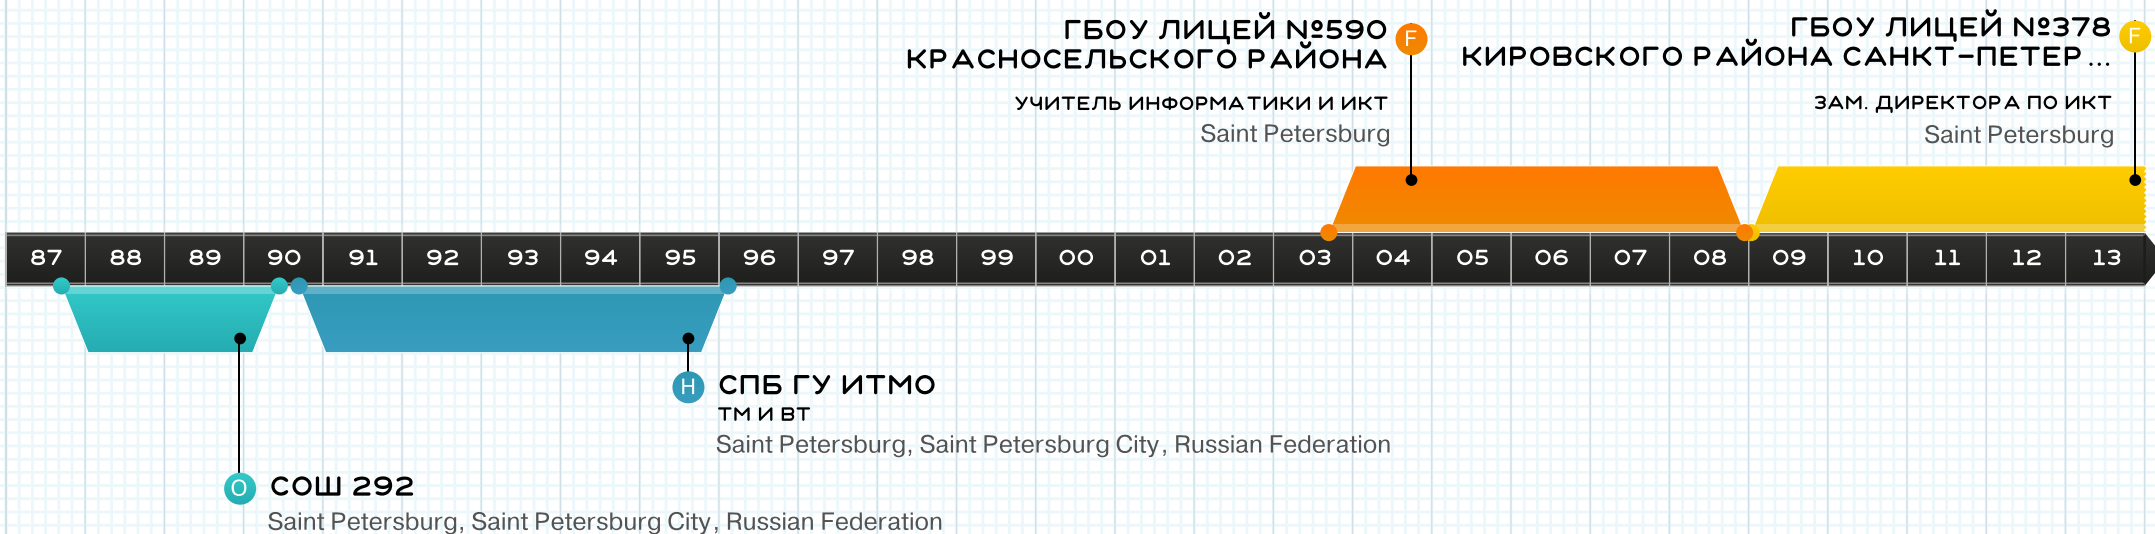

ЕЛЕНА КЛЮЧЕВА

FEMALE | **1972-12-29**
SAINT PETERSBURG, RUSSIAN FEDERATION

CONTACT INFORMATION

ELENA_KLUCHEVA@MAIL.RU

PROFESSIONAL AREA

EDUCATION | **INDUSTRY**

EDUCATION/TRAINING | **CATEGORY**

WORK